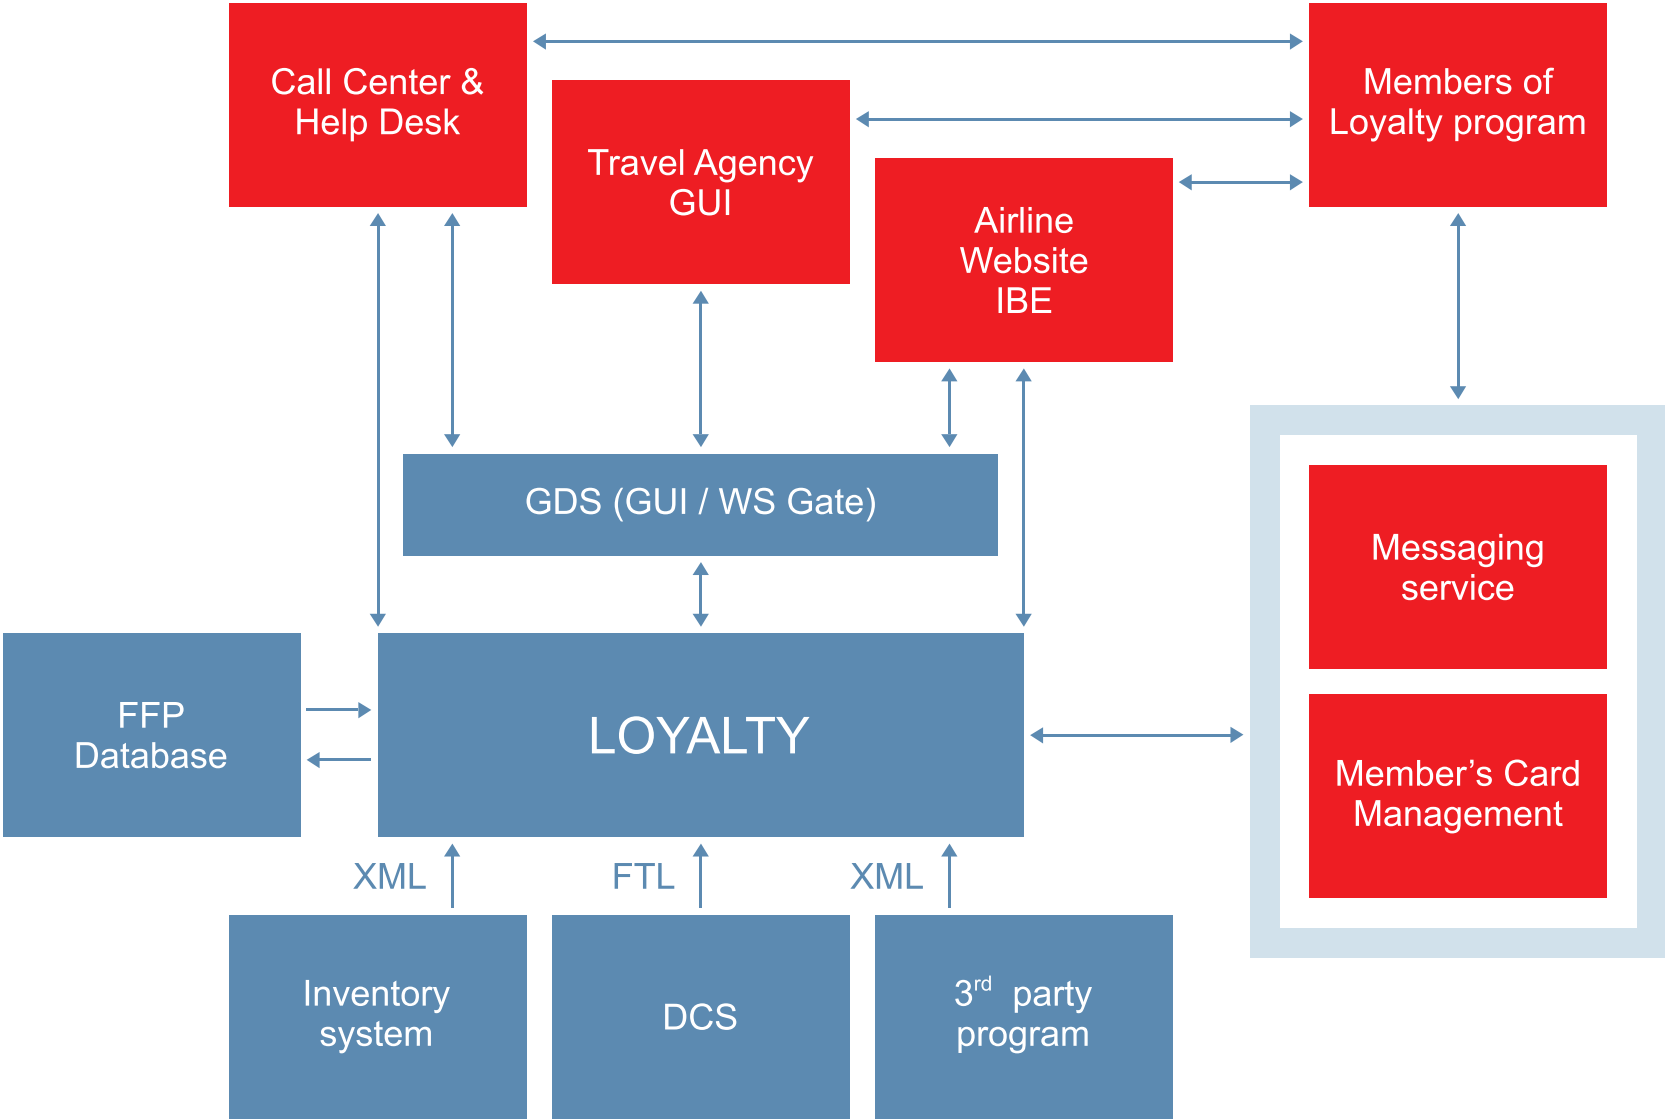

LEONARDO  
Passengers Service System

# Leonardo Loyalty

SIRENA  TRAVEL

Member's data management

Member's activities tracking

Mileage Accrual & Redemption

Conducting targeted promotional campaign, e-mailing & messaging

User's access management

Report Service

3 level-based membership (passenger, corporation, travel agent)

Ability to join membership through airline website, call center, filled up application paper

Support of special membership statuses (bronze, silver, gold, VIP, etc.)

Predetermined flight routes based rules of mileage accrual & redemption

Support of mileage accrual & redemption for Partner's services

Multiple member's status support & control (Basic, Silver, Gold etc.)